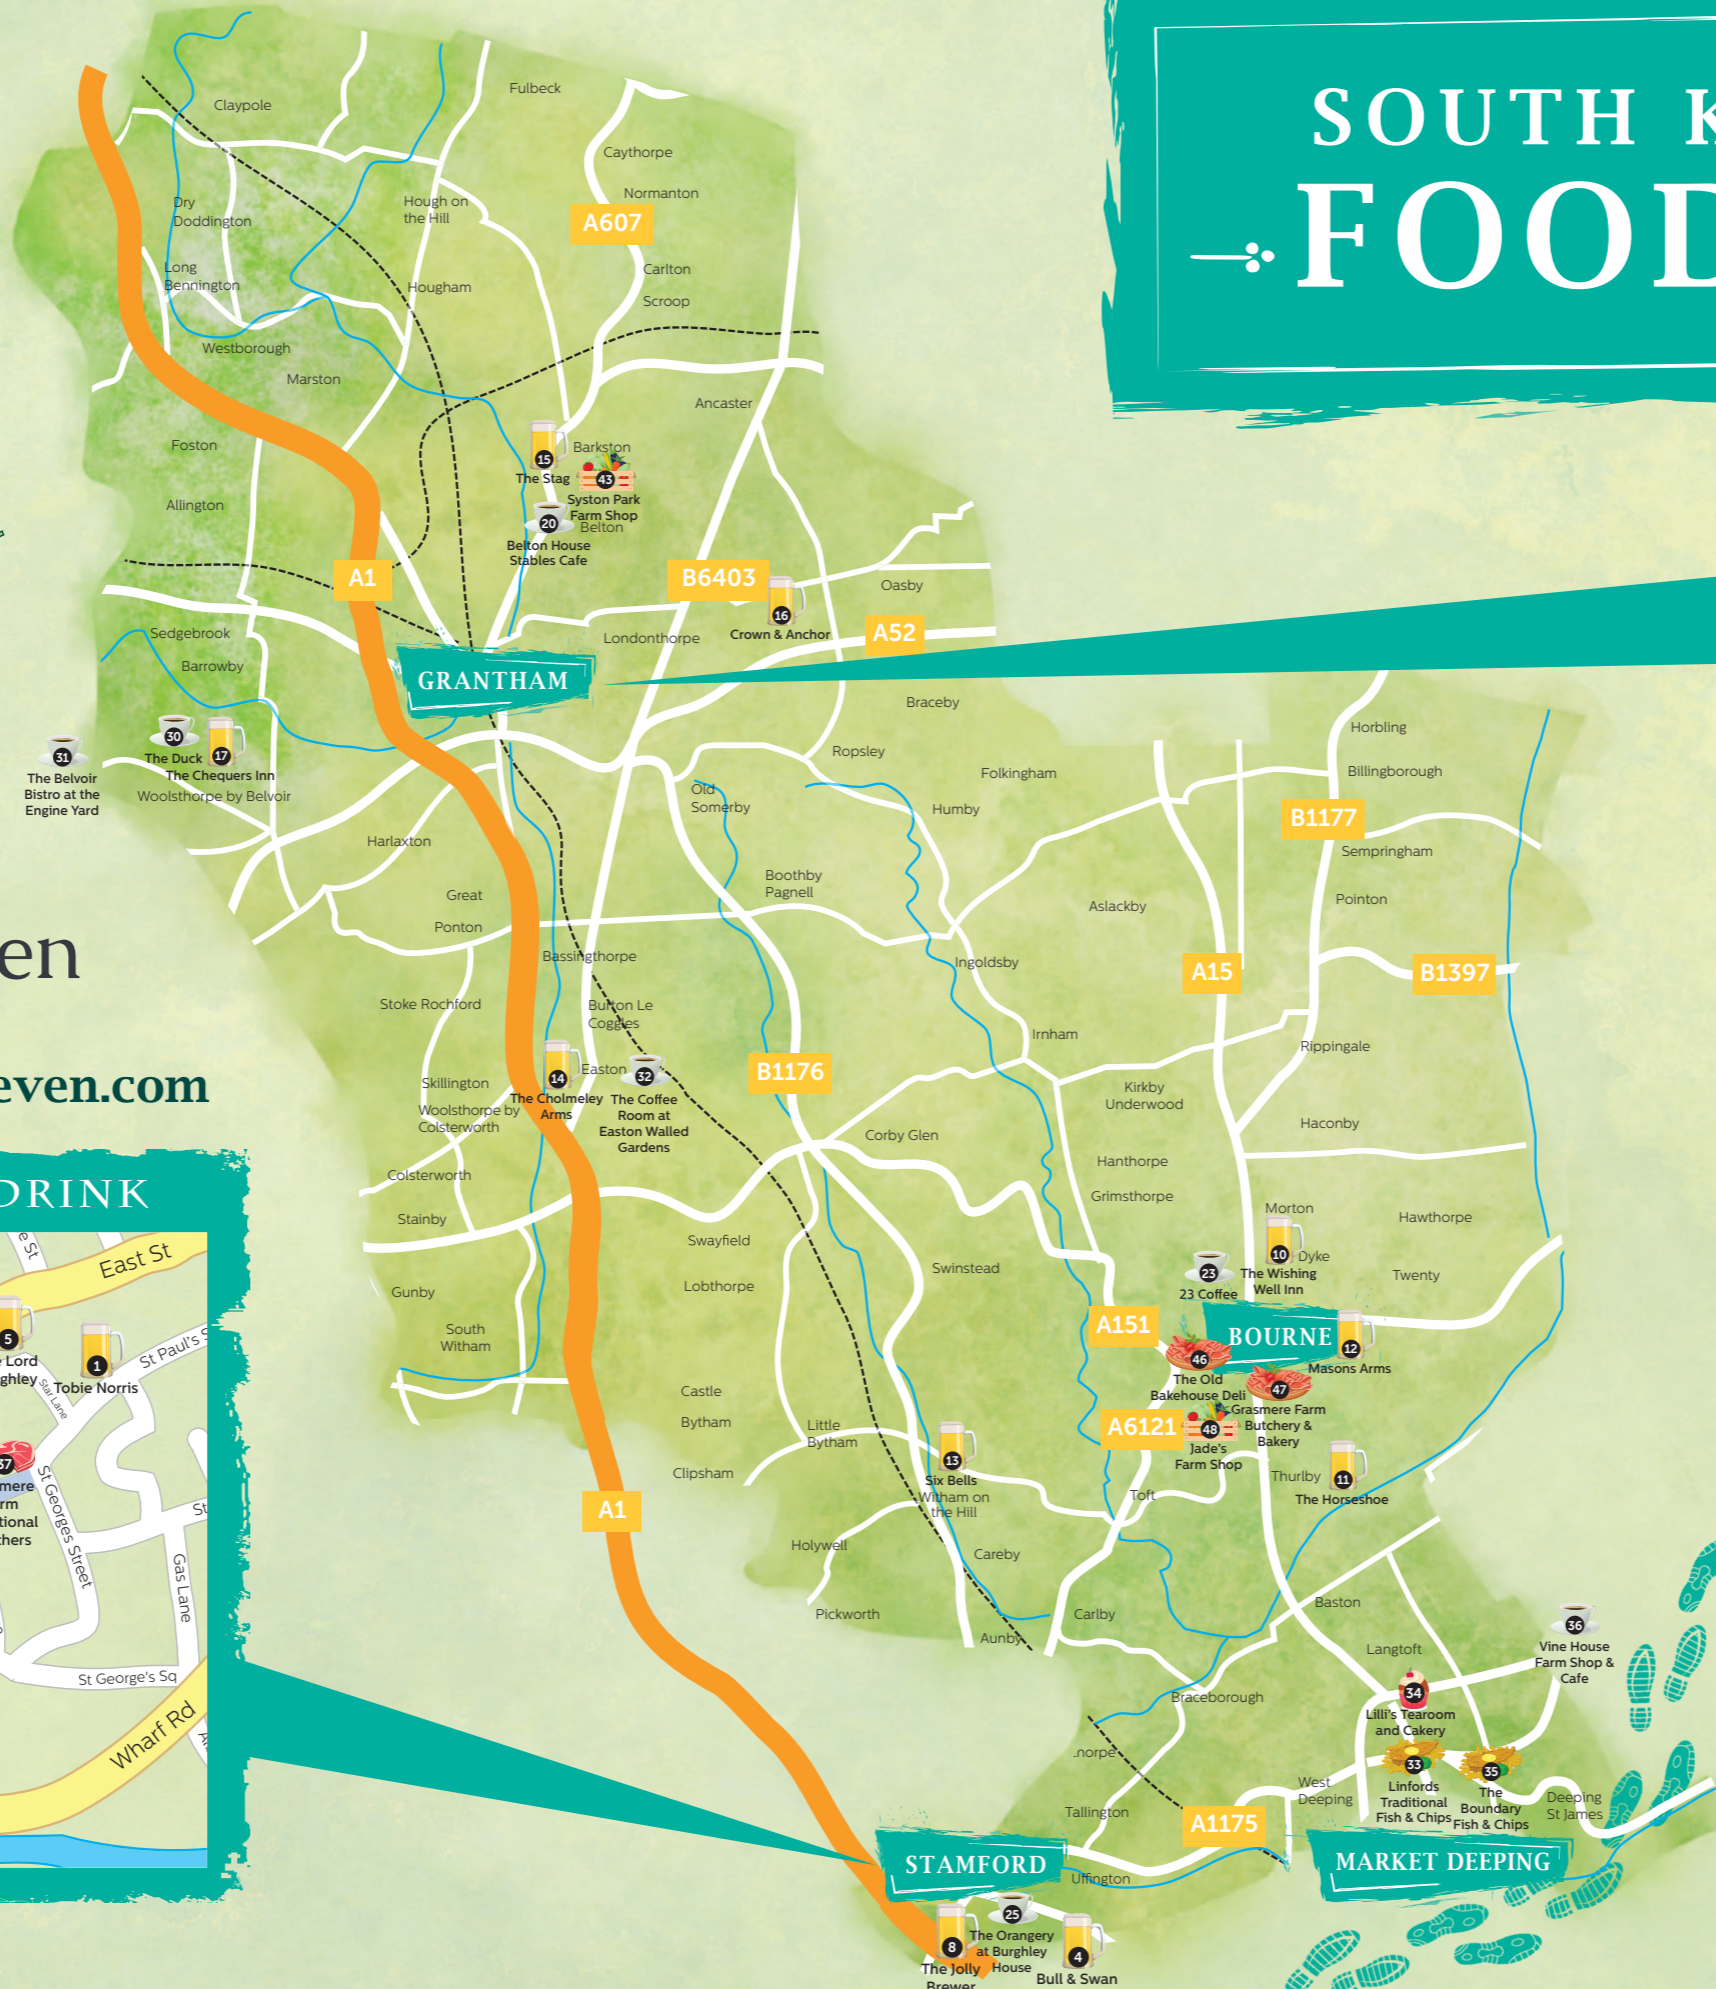

SOUTH KESTEVEN FOOD MAP

Discover South Kesteven

Find out more here:
www.discoversouthkesteven.com

GRANTHAM FOOD & DRINK

STAMFORD FOOD & DRINK

This self-guided trail will take you on a journey of culinary discovery around the charmingly beautiful South Lincolnshire.

Across the district's beautiful countryside and towns, you can discover fine dining experiences and luxury hotels, bars and restaurants, perfect for any special occasion.

This visitor map will introduce you to some of Lincolnshire's fantastic food and drink experiences, offering a self-guided trail, for you to try a slice of Lincolnshire's delicious produce and experience some of the county's fine restaurants, cafes, pubs and more, whilst discovering the rich history, countryside and stone towns across South Kesteven.