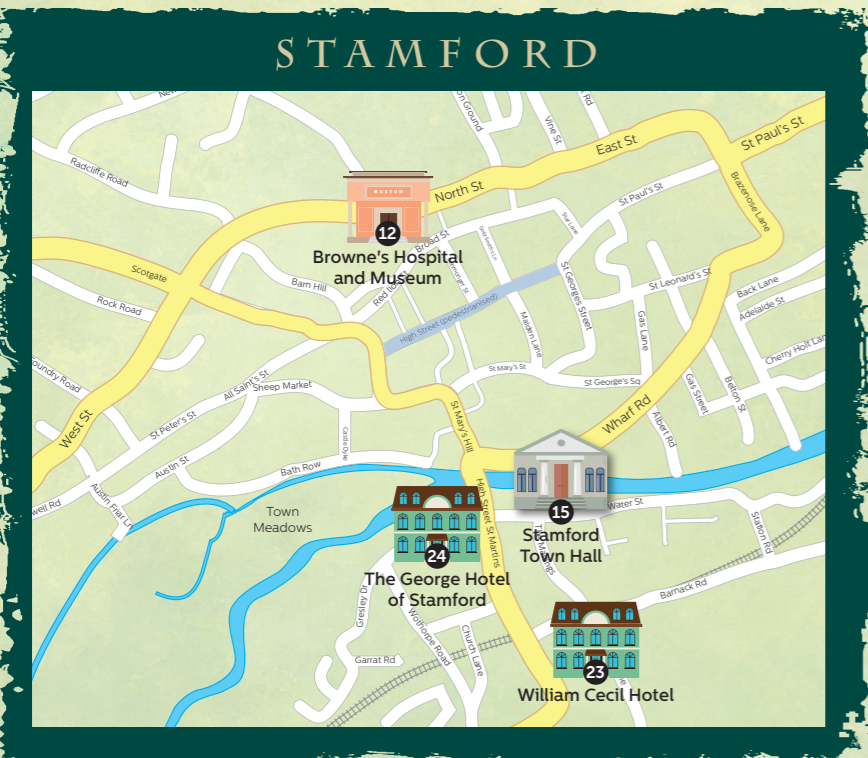

# SOUTH KESTEVEN HERITAGE & HISTORY MAP

Belvoir Castle

**Discover South Kesteven**

Find out more here:  
[www.discoversouthkesteven.com](http://www.discoversouthkesteven.com)

SOUTH KESTEVEN DISTRICT COUNCIL

## Delve into thousands of years of history and explore South Kesteven's rich heritage by following this self-guided trail.

Sitting at the southwest corner of Lincolnshire, South Kesteven is bursting with history and heritage, from famous castles and historic houses, to ancient inns and walled gardens.

In South Kesteven, you can stand in the footsteps of Isaac Newton's time in Woolsthorpe, by visiting Woolsthorpe Manor; discover Burghley House, built as a country home for the dynasty that William Cecil founded; explore Belvoir Castle, the ancestral home of the Duke of Rutland, where the family have

lived in an unbroken line for almost a thousand years; and lots more. Follow this self-guided trail to discover some of the finest historical and heritage sites.

In the local area, you'll also find fantastic places to stay, picturesque villages, wonderful walking and cycling trails, visitor attractions for all ages and the fine market towns of Grantham, Bourne, Market Deeping and Stamford.